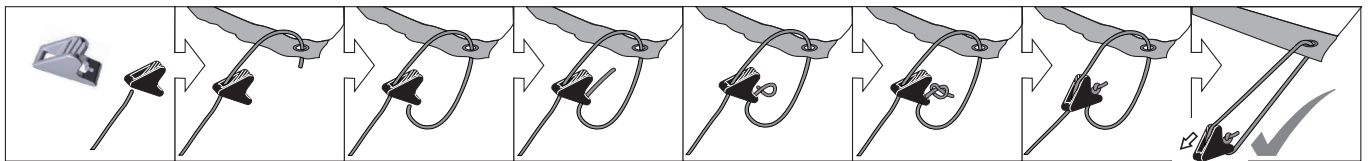

# Line-Lok® instructions for CL260 & CL266

The world's best guy runner. Locks lines securely. Will not slip.

2 - 5 mm  
(5/64 - 3/16") Ø  
 2gm.  
0.07oz.

°F °C

+100 +40

-40 -40

1 - 2.5 mm  
(3/64 - 3/32") Ø  
 0.74gm.  
0.03oz.

**Alternative rig**