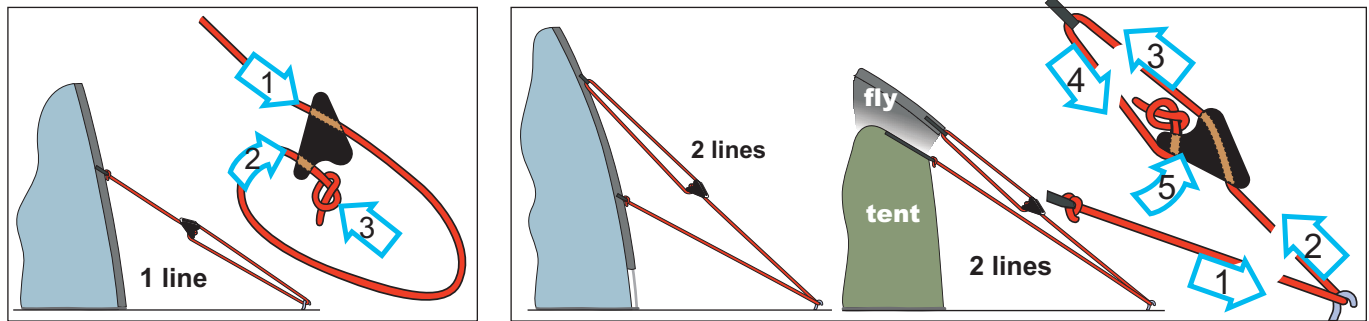

# Line-Lok® instructions for CL260 & CL266

The world's best guy runner. Locks lines securely. Will not slip.

2 - 5 mm  
(5/64 - 3/16") Ø  
 2gm.  
0.07oz.

°F °C

+100 +40

-40 -40

1 - 2.5 mm  
(3/64 - 3/32") Ø  
 0.74gm.  
0.03oz.

**Alternative rig**