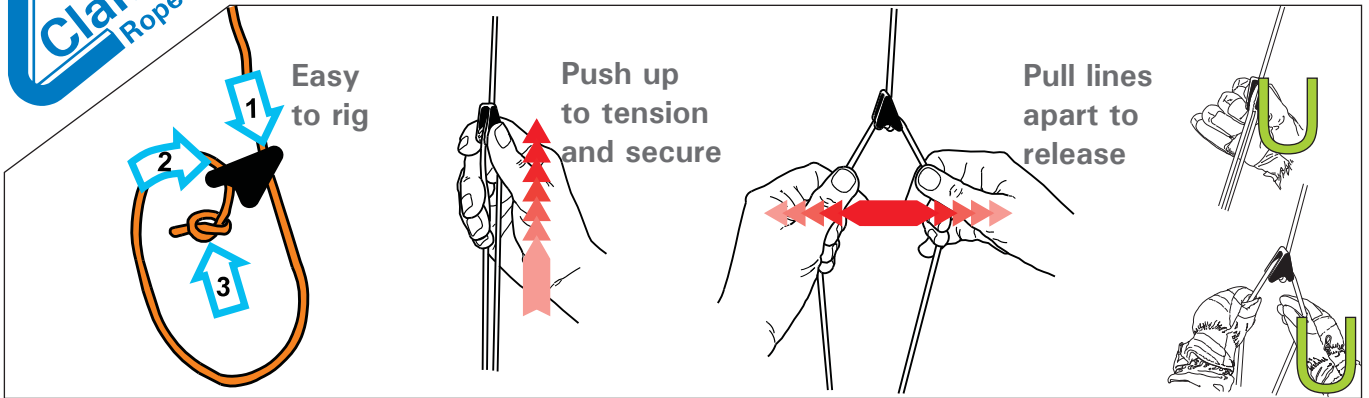

# Line-Lok® instructions for CL260 & CL266

The world's best guy runner. Locks lines securely. Will not slip.

2 - 5 mm  
(5/64 - 3/16") Ø  
 2gm.  
0.07oz.

°F °C

+100 +40

-40 -40

1 - 2.5 mm  
(3/64 - 3/32") Ø  
 0.74gm.  
0.03oz.

**Alternative rig**